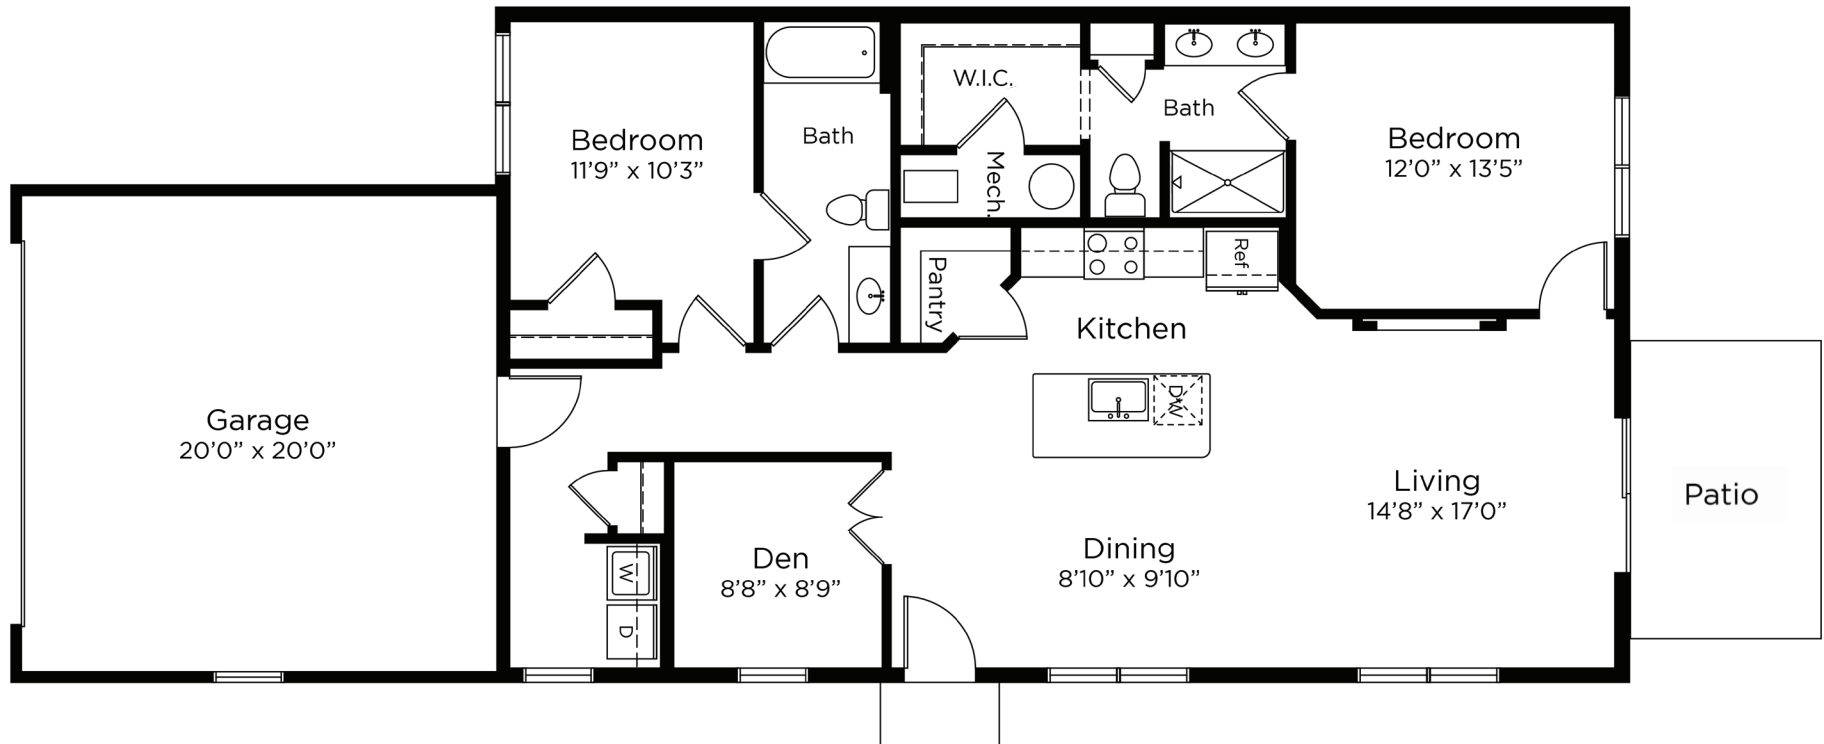

THE ARLOWE
By Provision Living

Windsor

2 Bedroom | 1,322 sq. ft.

Floor plans are intended to provide a general representation. Actual residences may vary slightly.

4299 Bach Buxton Rd. | Batavia, OH 45103 | (513) 643-8252 | TheArlowe.com