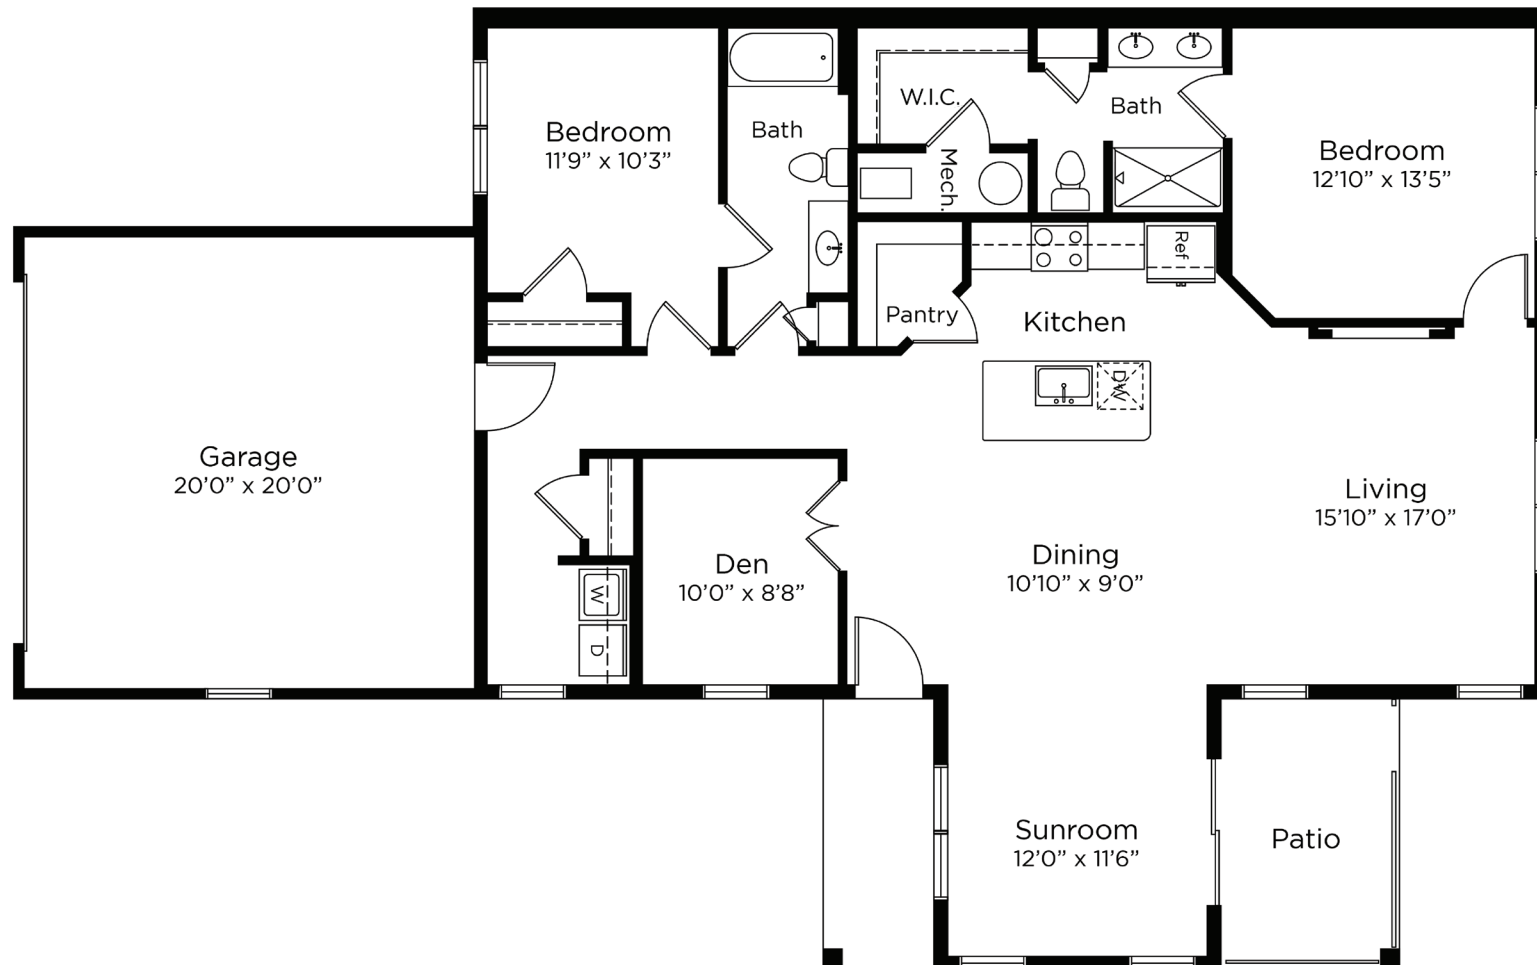

THE ARLOWE
By Provision Living

Windsor with Side Sunroom

2 Bedroom | 1,567 sq. ft.

Floor plans are intended to provide a general representation. Actual residences may vary slightly.

4299 Bach Buxton Rd. | Batavia, OH 45103 | (513) 643-8252 | TheArlowe.com