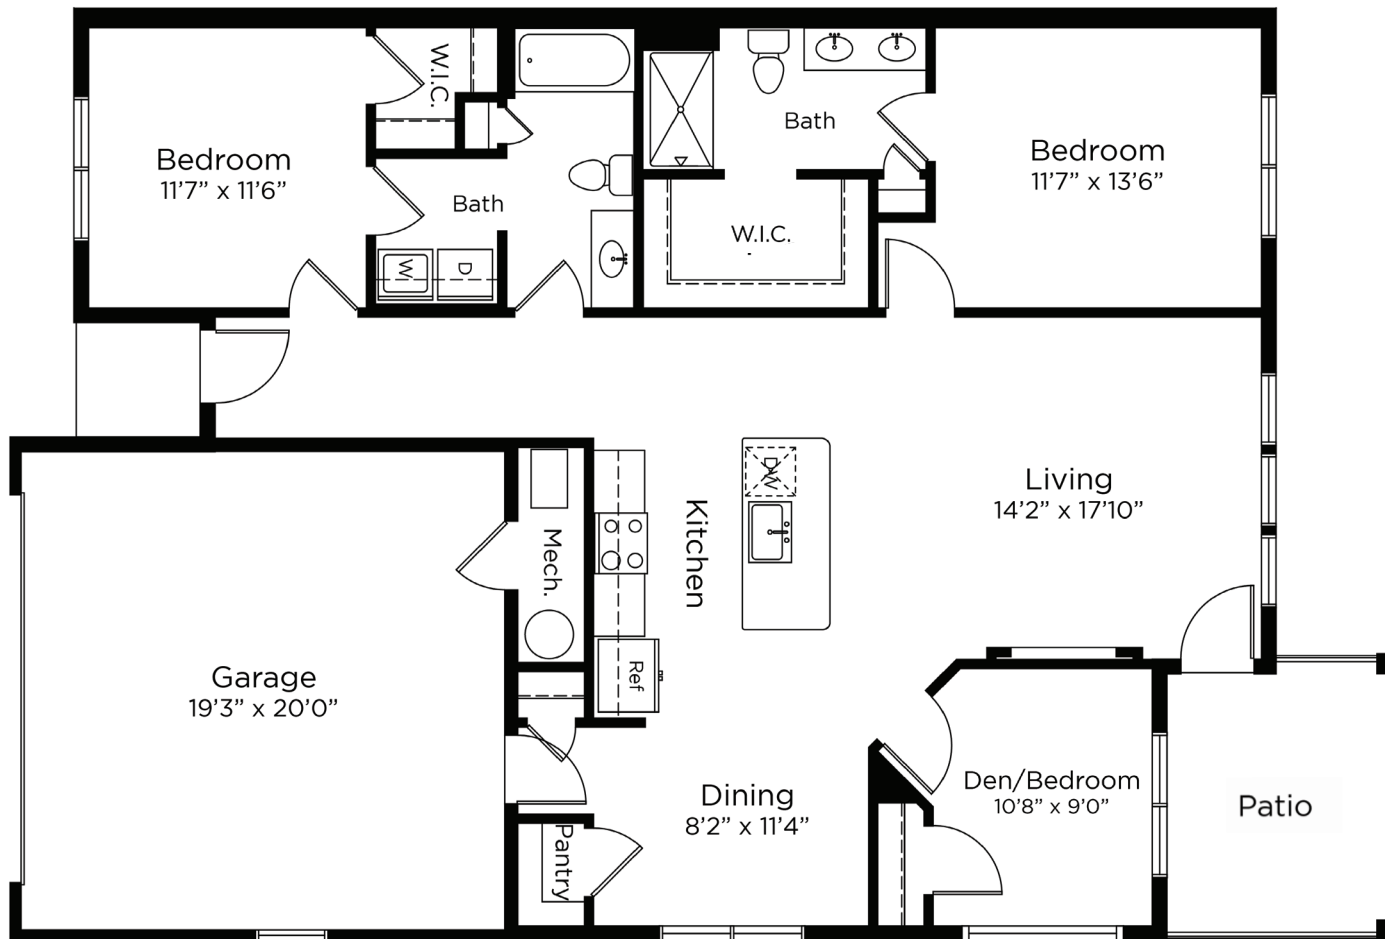

# Sanibel

3 Bedroom | 1,448 sq. ft.

Floor plans are intended to provide a general representation. Actual residences may vary slightly.

4299 Bach Buxton Rd. | Batavia, OH 45103 | (513) 643-8252 | [TheArlowe.com](http://TheArlowe.com)

**THE ARLOWE**  
By Provision Living