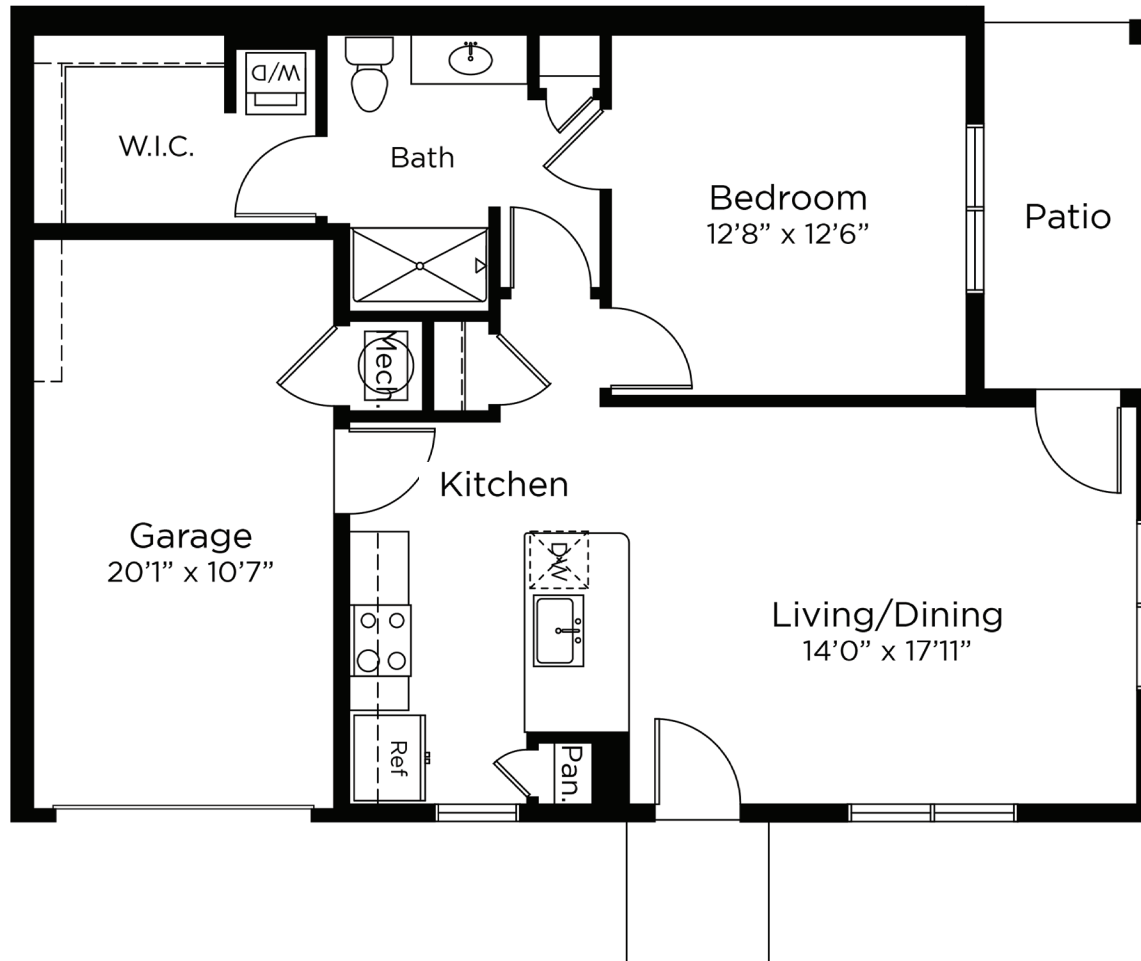

THE ARLOWE
By Provision Living

Prague

1 Bedroom | 802 sq. ft.

Floor plans are intended to provide a general representation. Actual residences may vary slightly.

4299 Bach Buxton Rd. | Batavia, OH 45103 | (513) 643-8252 | TheArlowe.com