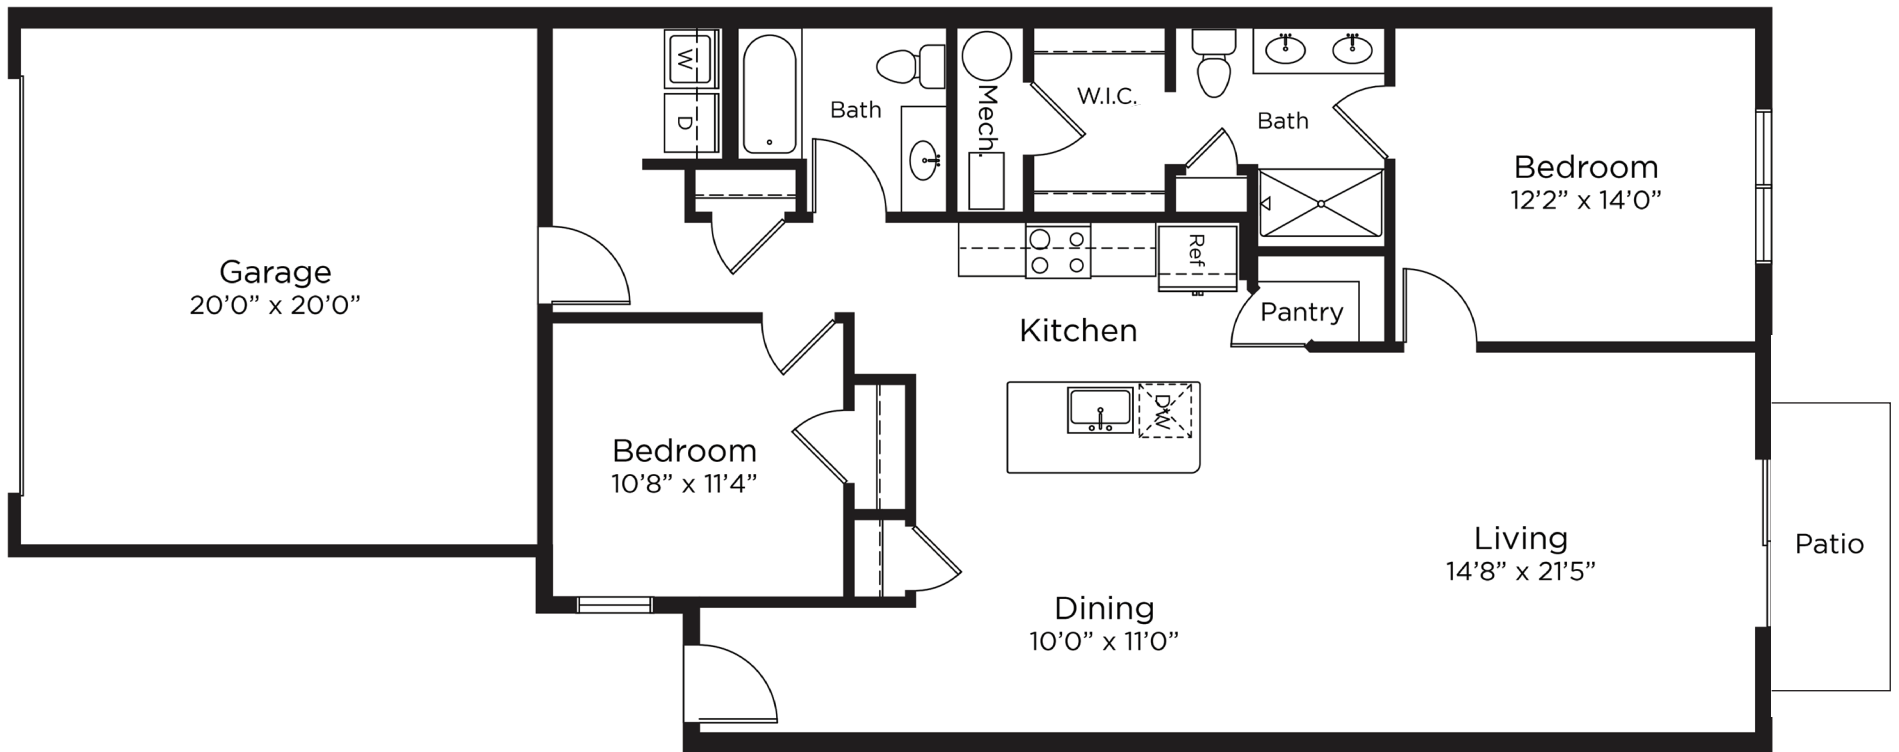

THE ARLOWE
By Provision Living

Canterbury

2 Bedroom | 1,293 sq. ft.

Floor plans are intended to provide a general representation. Actual residences may vary slightly.

4299 Bach Buxton Rd. | Batavia, OH 45103 | (513) 643-8252 | TheArlowe.com